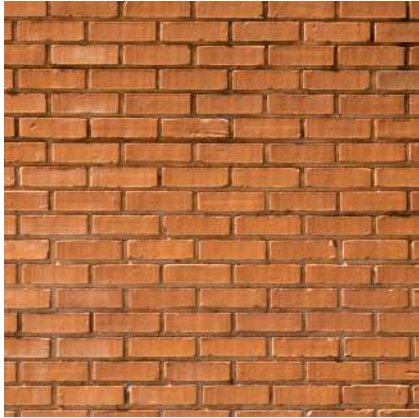

WALL INSTALLATION*

INSTALLAZIONE A MURO*

MOSSwall® FLEXI needs to be installed directly to the wall with different procedures:

- Screws: recommended for masonry walls or similar;
- Fast setting silicone: recommended for walls in bricks, masonry or similar;
- Fast setting glue in paste or strong double sided tape;
- Nails and staples: recommended for wooden walls.

MOSSwall® FLEXI deve essere installato direttamente a muro secondo diverse modalità:

- Viti: consigliate per pareti in muratura o simili;
- Silicone a presa rapida: consigliato per pareti in metallo, muratura o simili;
- Colla in pasta a presa rapida o nastro biadesivo forte;
- Chiodi e graffette: consigliati per pareti in legno.

* For any doubt or specific need, please contact the Technical Dept. of Verde Profilo®

*Per qualsiasi dubbio o esigenza specifica contattare l'Ufficio Tecnico di Verde Profilo®